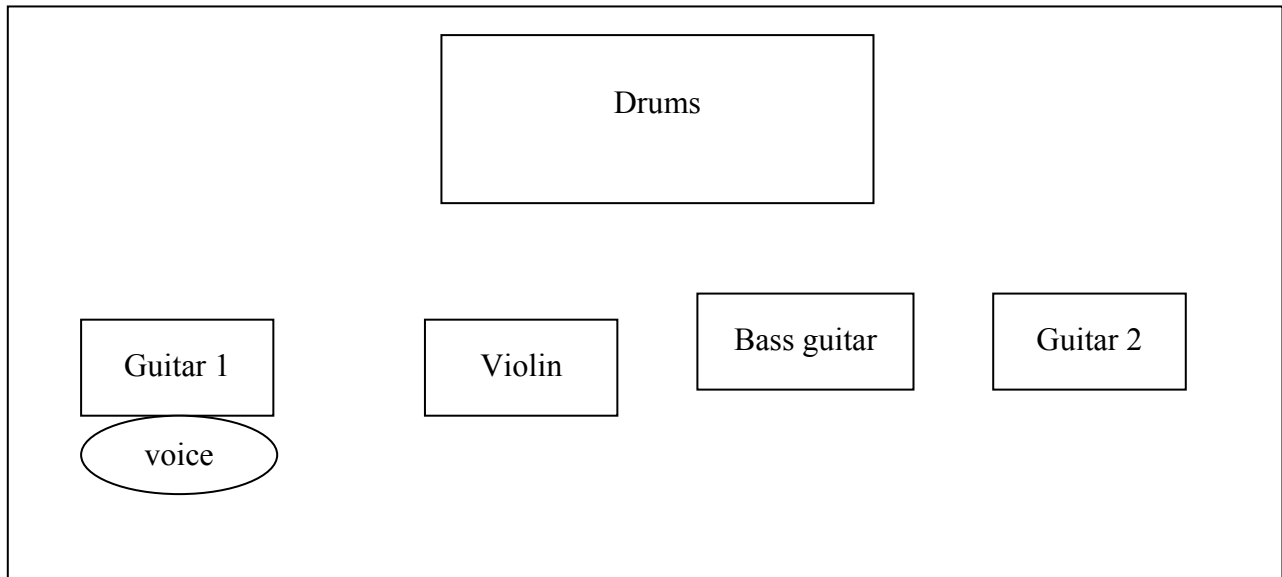

Backline:

- drums : yamaha maple custom
- guitar 1 : mesa boogie tr. + cabinet 4x12"
- guitar 2 : peavey 5150 + cabinet 4x12"
- bass : combo peavey 200W
- violin : mesa boogie 50/50 + cabinet 4x12".

Monitors:

Separate for each musician

Microphones:

1. Drum foot - AKG D112 or Shure Beta 52
2. Snare drum 1 - Shure SM57
3. Snare drum 2- Shure SM57
4. Tom-tom 1 - Shure SM57
5. Tom-tom 2 - Shure SM57
6. Tom-tom 3 - Shure SM57
7. Tom-tom 4 - Shure SM57
8. Hi-hat 1- kidney shaped or super-kidney shaped capacity or dynamic microphone
9. Hi-hat 2- kidney shaped or super-kidney shaped capacity or dynamic microphone
10. Overhead 1 – kidney shaped or super-kidney shaped capacity or dynamic microphone
11. Overhead 2 – kidney shaped or super-kidney shaped capacity or dynamic microphone
12. Bass – D1box